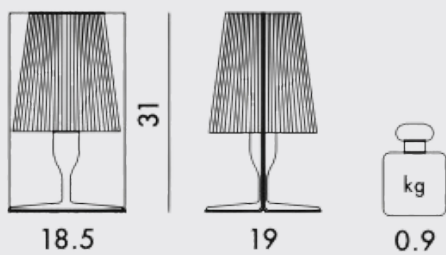

TAKE

DESIGN FERRUCCIO LAVIANI

€ ~~120,00~~

€ 90,00

9050

● NERO OPACO