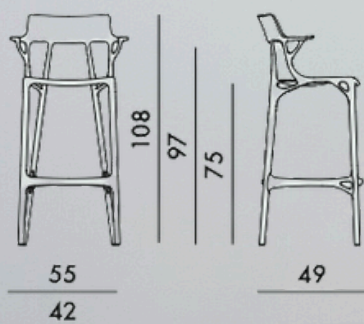

ESPOSITO
ROCETTI

A.I. STOLL RECYCLED

DESIGN PHILIPPE STARCK

€ ~~390,00~~

€ 300,00

5889

kg
5.0

BIANCO